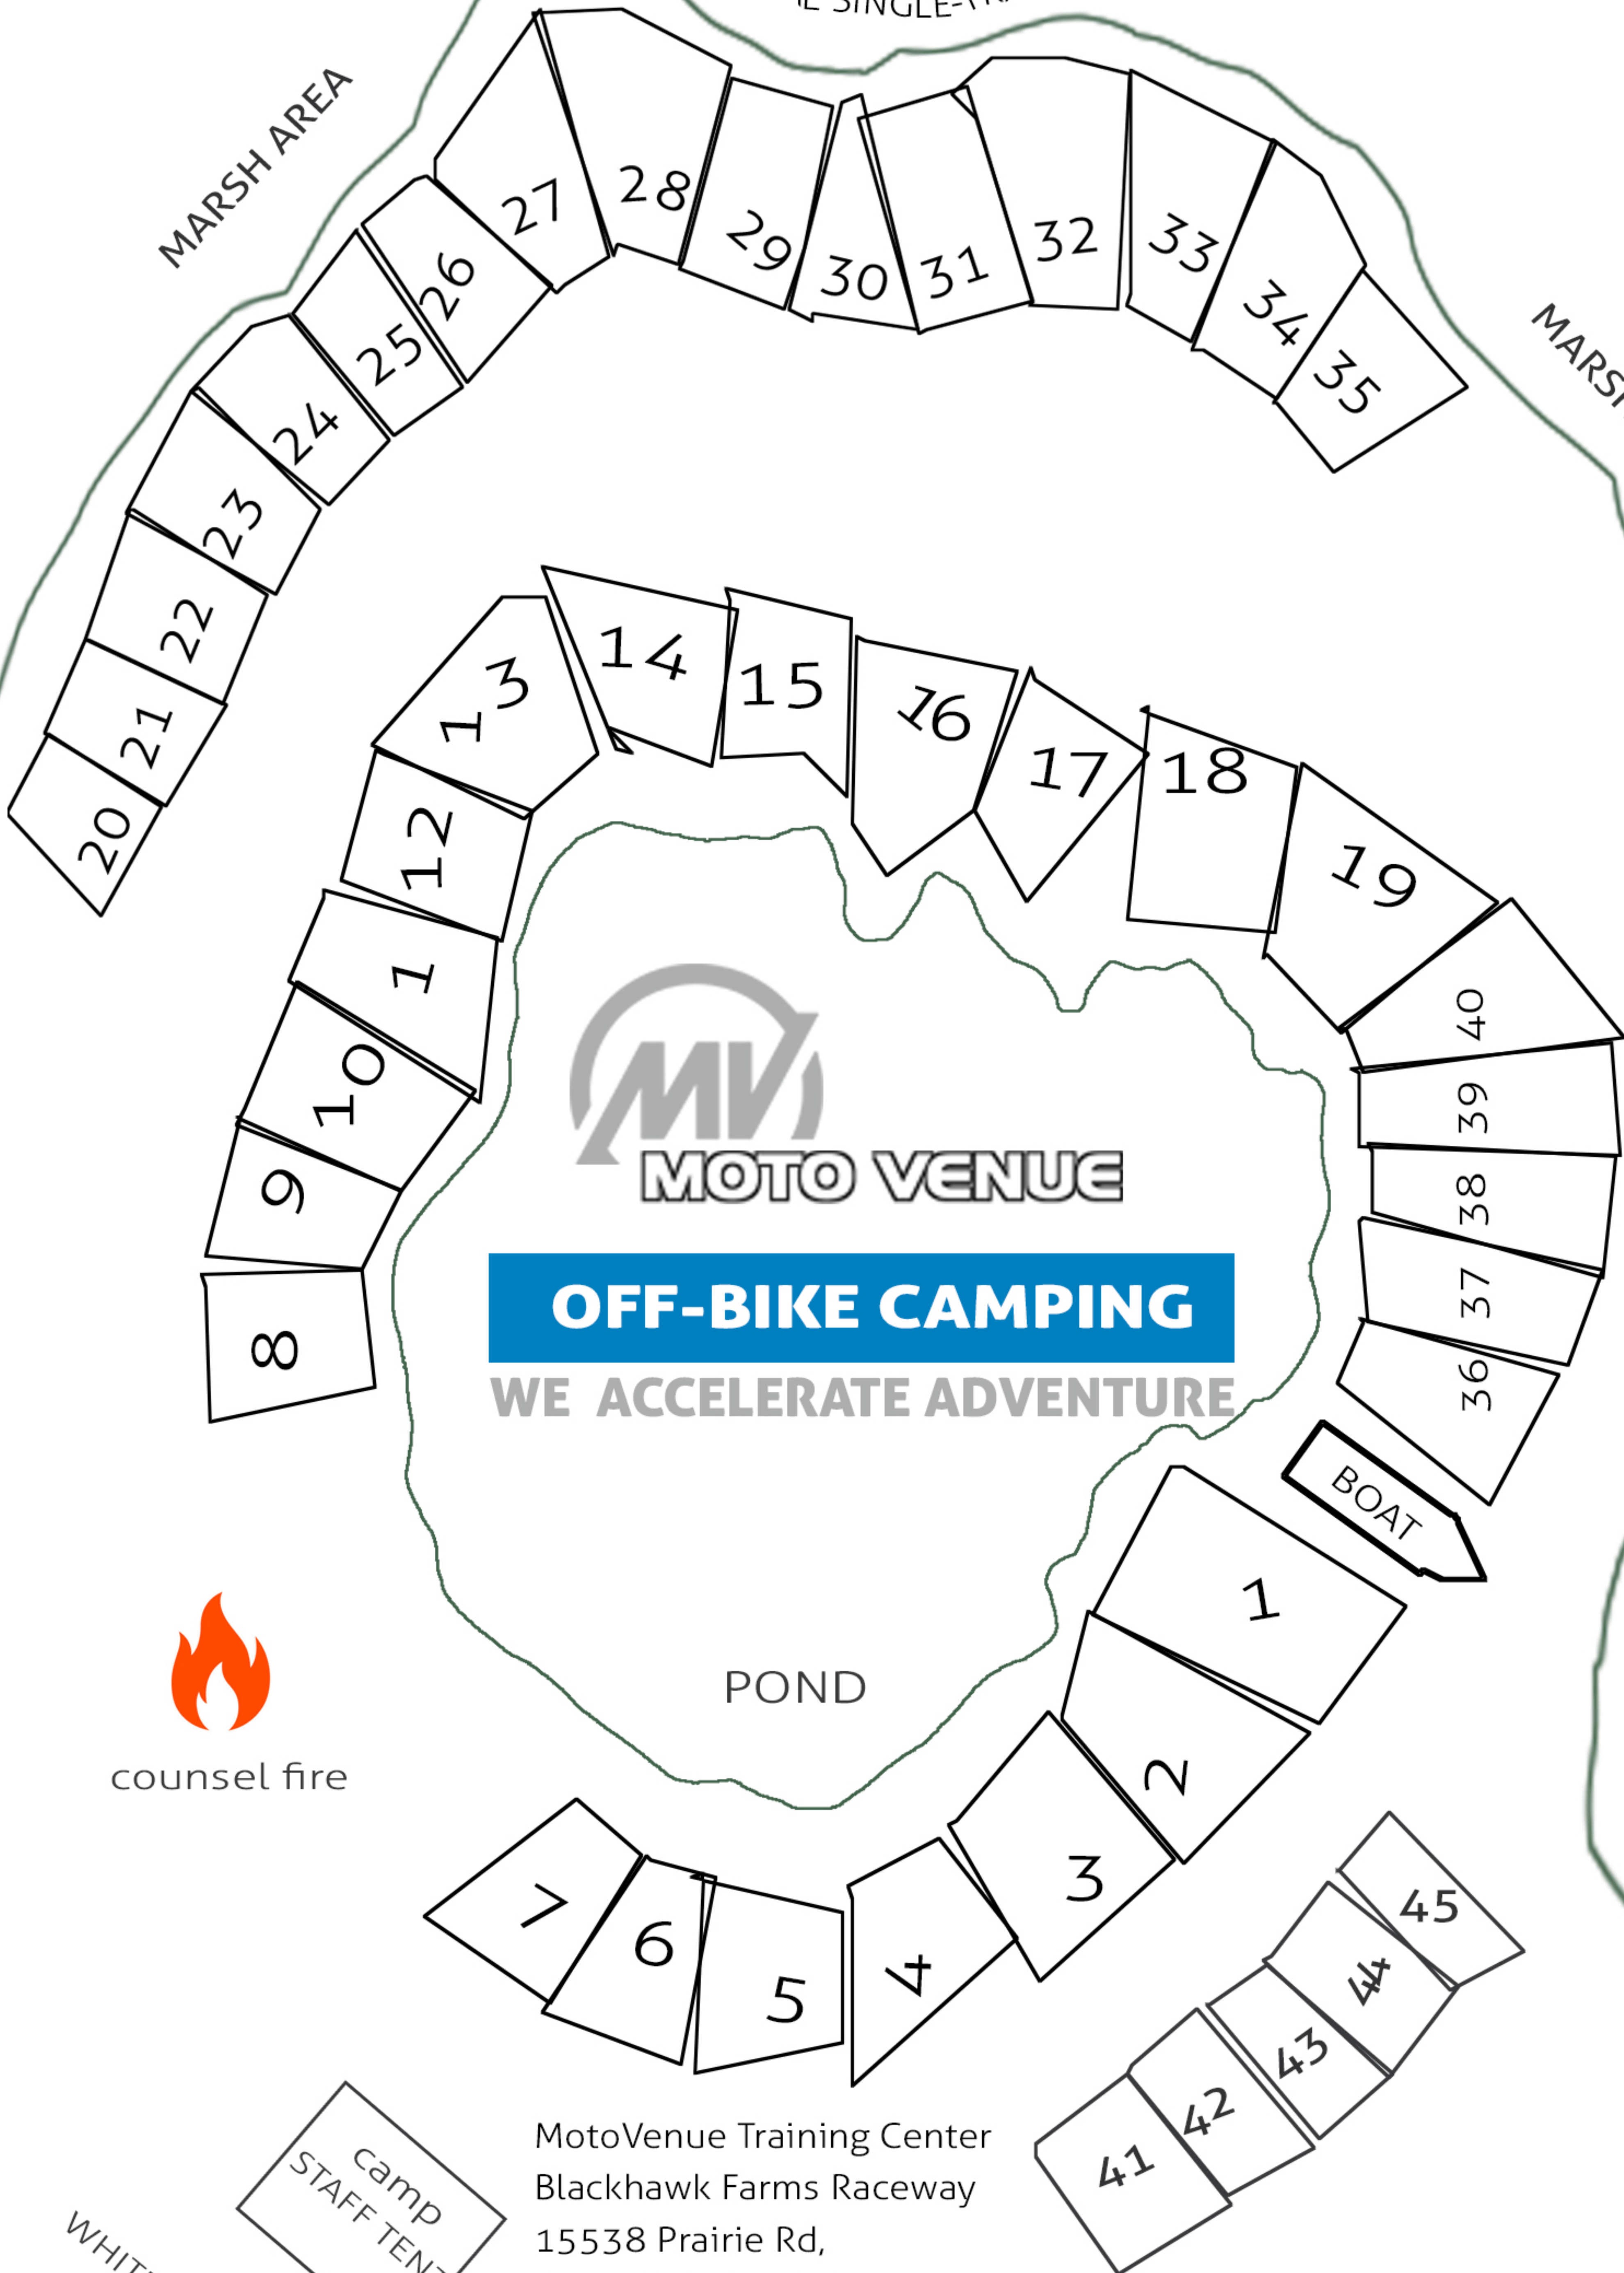

ADVENTURE BIKE SINGLE-TRACK

MARSH AREA

MARSH AREA

MOTO VENUE

OFF-BIKE CAMPING
 WE ACCELERATE ADVENTURE

counsel fire

POND

BOAT

WHITE ENTRANCE GATE

CAMP STAFF TENT

MotoVenue Training Center
 Blackhawk Farms Raceway
 15538 Prairie Rd,
 South Beloit, IL 61080

staff@motovenue.com
 +1(262) 207-4377 office and support

TURN SIX