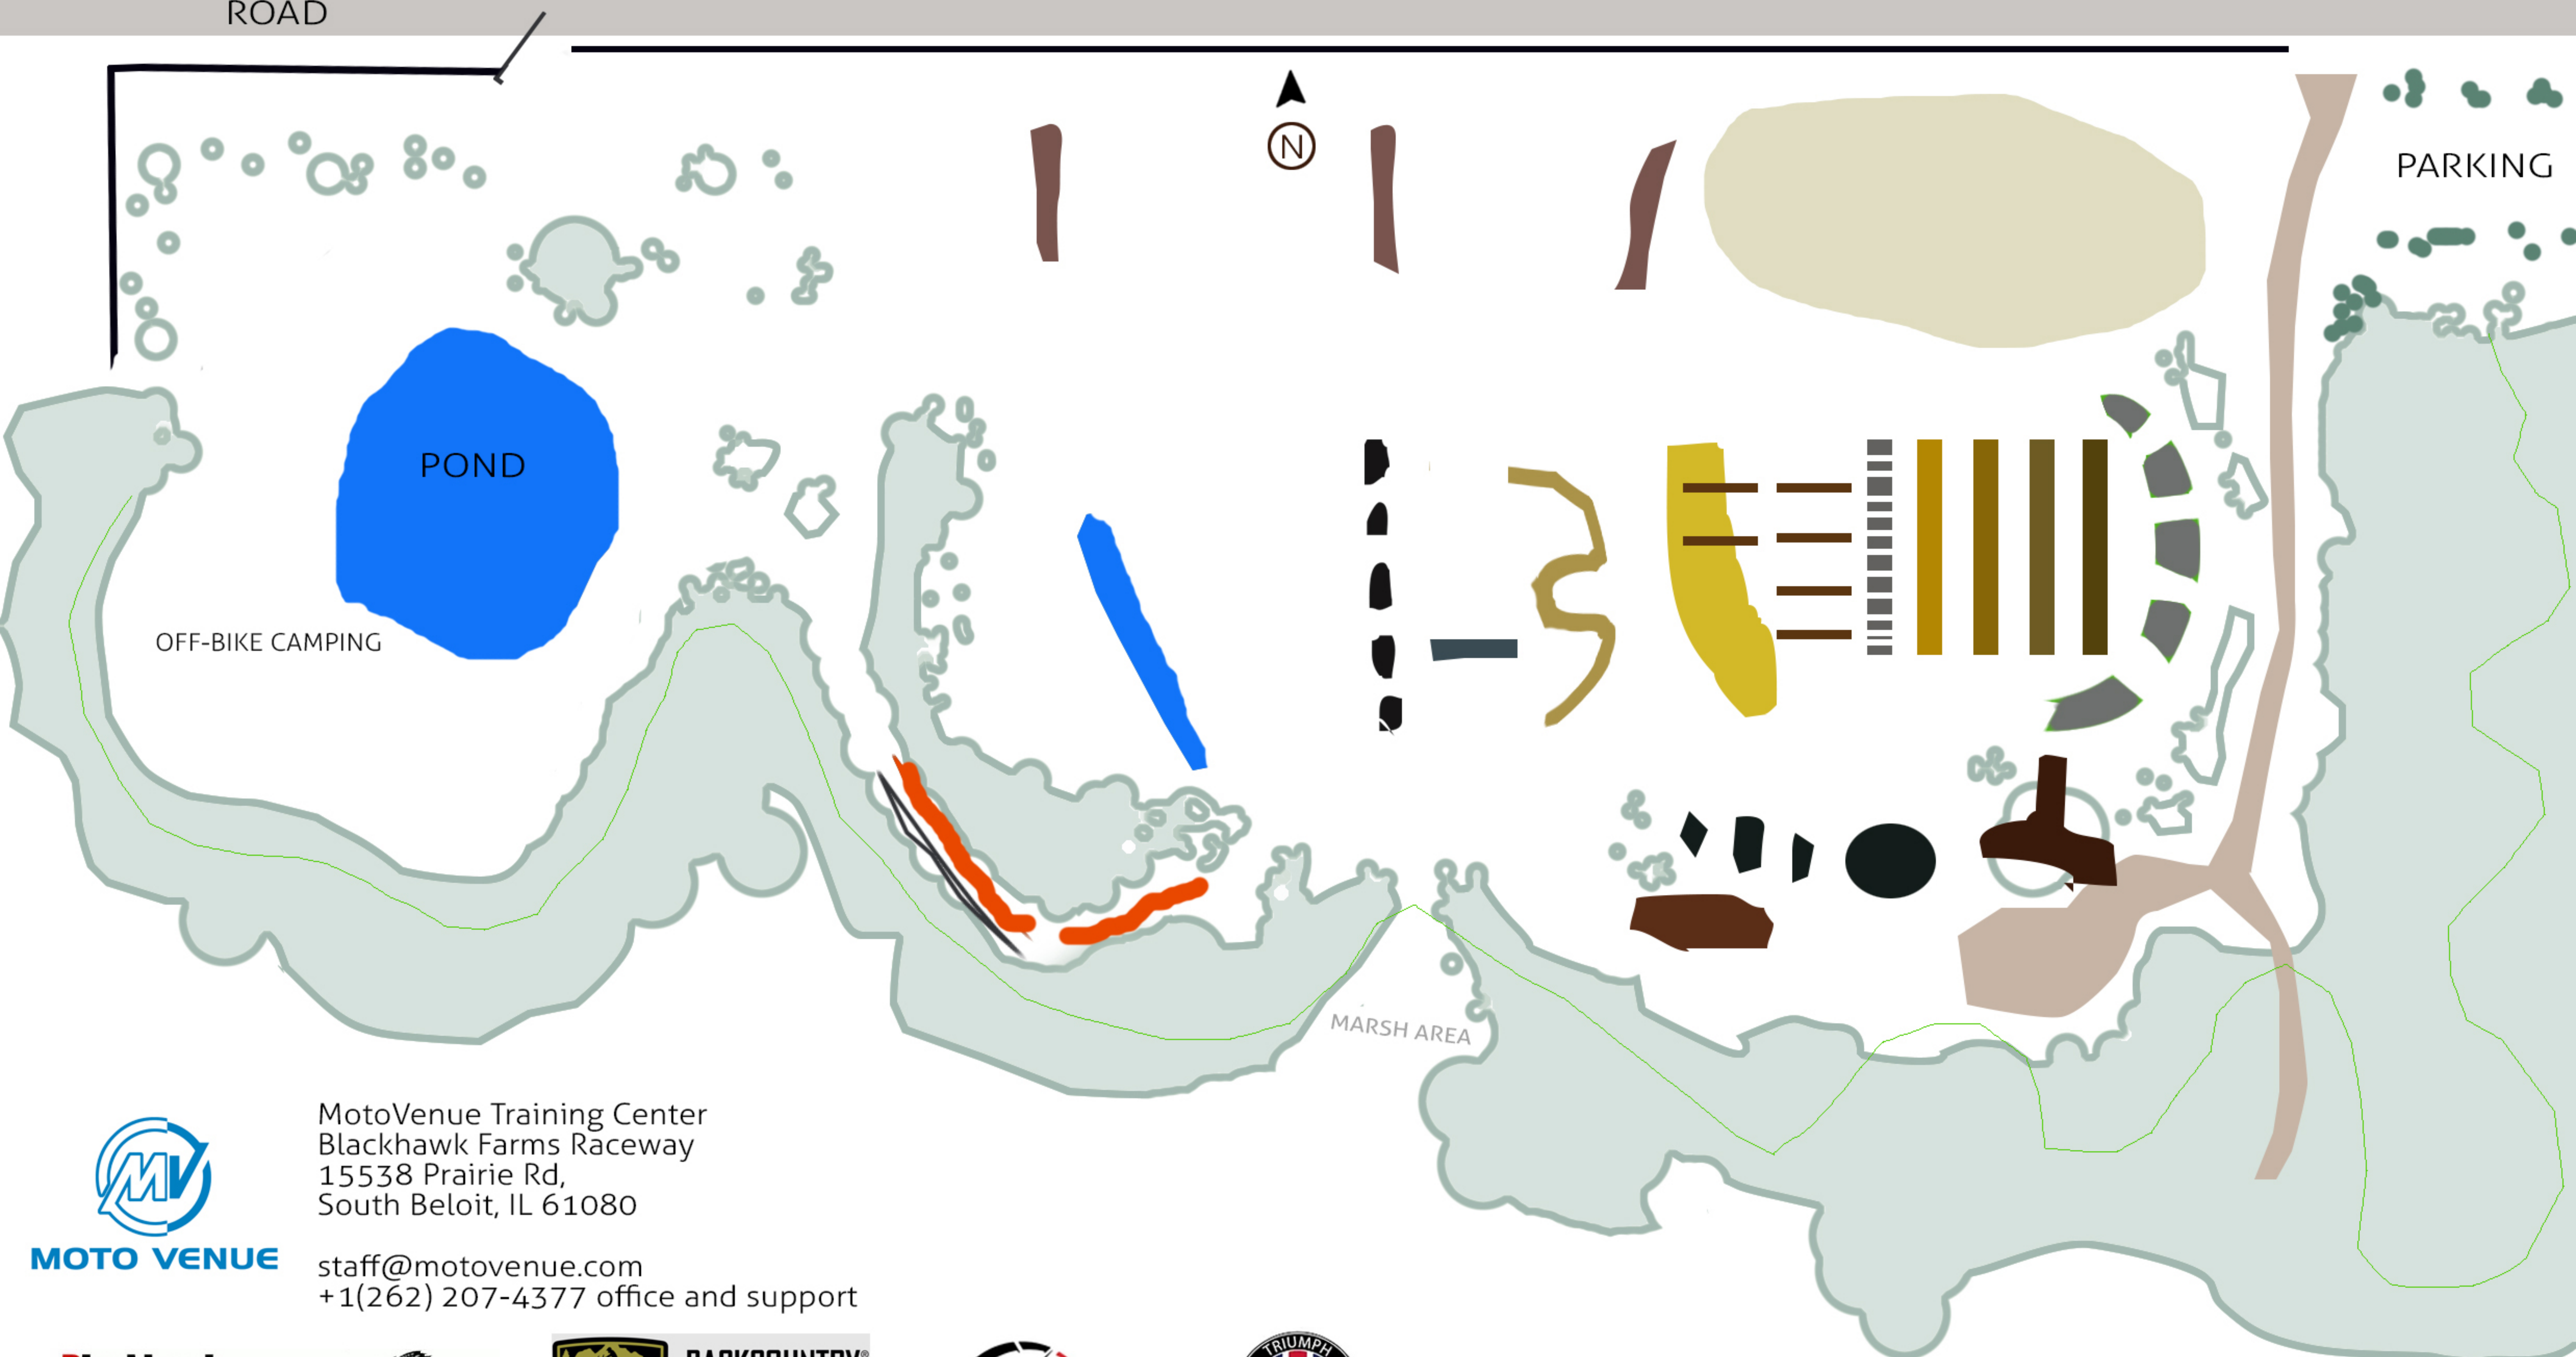

MOTO VENUE

# OFF-ROAD AREA

WE ACCELERATE ADVENTURE

TURN SIX

ROAD

EXIT

MOTO VENUE

MotoVenue Training Center  
Blackhawk Farms Raceway  
15538 Prairie Rd,  
South Beloit, IL 61080

staff@motovenue.com  
+1(262) 207-4377 office and support

BACKCOUNTRY  
DISCOVERY  
ROUTES